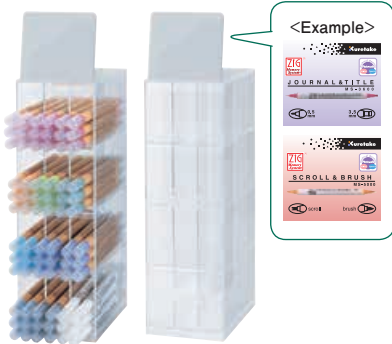

Empty Display

DISPLAY STAND

YB474-2 Empty Display Stand For ZIG Markers

- The set of empty display stand and empty header card holder.
- Markers are NOT included.
- Insert header card is NOT attached.
- If you need, please let us know when you place an order.

SIZE
 DP stand : W87×D130×H272mm
 W3.43×D5.12×H10.71in
 Header card holder : W86×D20×H70mm
 W3.39×D0.79×H2.56in

YB474-2 Packing		
Unit	Inner	Outer
1 set	1 set	4 sets

Paper Display

YB700 Empty Paper Display For ZIG Markers

Remark : Paper display itself does not include any markers.

SIZE : W342×D195×H204mm
 W13.46×D7.68×H8.03in

YB700 Packing		
Unit	Inner	Outer
1 pc.	10 pcs.	100 pcs.

YB608 Paper Display Stand For Booklets

Remark : Paper display itself does not include any booklets.

SIZE : W190×D215×H205mm
 W7.48×D8.46×H8.07in

TUT/84VE Packing		
Unit	Inner	Outer
1 pc.	1 pc.	4 pcs.

COLLECTION BOX

MS/48VE COLLECTION BOX (Empty case for twin tip marker)

SIZE : W177×D77×H180(+Handle45)mm
 W6.97×D3.03×H7.09(+Handle1.77)in